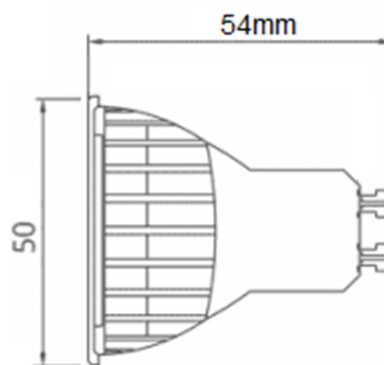

ecoLED

GU10 Down Light 4.5w Silver Edition

4.5w 230v GU10 LED Downlight that replaces a 35W Halogen

Product Codes	GU10s-4.5w8cw
	GU10s-4.5w8ww
Power (watts)	4.5
Operating voltage	100-240v
Lamp cap	GU10
Expected Life (hours)	30000
Light output (lumens)	360 (cw) / 320 (ww)
Colour temperature	6000k Cool White 2950k Warm White
Colour rendering index	>80
Beam angle (degrees)	90°
Dimming Range	Non-dimmable
: Incandescent	N/A
Replaces : Halogen	35w
: CFL	11w
Dimensions (w x b x l) wt	49.8 x 49.8 x 54mm (41g)

This bulb uses 8 * SMD 2835 Sanan LED chips and a reflector with a partial diffuser lens to give an even light spread throughout it's 90° beam angle. It is great for low ceilings and over counter tops.

The NEW reduced length base now allows this cost effective versatile globe to be used in standard length GU10 halogen fittings and other restricted length environments without adjustment or modification.