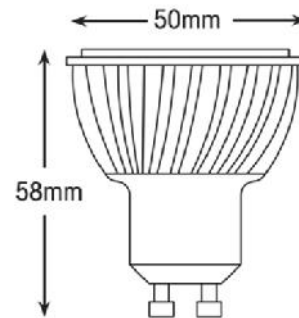

ecoLED

GU10 Down Light 7w Dimmable

7w 230v Dimmable GU10 LED Downlight that replaces a 50W Halogen

Product Codes	GU10-7w1cwD GU10-7w1wwD
Power (watts)	6.7
Operating voltage	80-270v
Lamp cap	GU10
Expected Life (hours)	30000
Light output (lumens)	550 (cw) / 500 (ww)
Colour temperature	6000k Cool White 2900k Warm White
Colour rendering index	80
Beam angle (degrees)	60°
Dimming Range	96%
Replaces : Incandescent	N/A
Replaces : Halogen	50w
Replaces : CFL	18w
Dimensions (w x b x l) wt	49.8 x 49.8 x 55.5mm (57g)

This high quality LED Down Light that is a replacement for a 80-270v halogen or CFL Down Light and uses up to 7 times less electricity than it's retrofit alternative, comes with a 1 year warranty.

The Warm White option of this Down Light closely replicates the light of a 50w halogen whereas the Cool White more closely replicates an 18w CFL Down Light

This bulb uses 1 COB Sanan LED chips and a diffuser lens to give a very even light spread throughout it's 60° beam angle. It has minimal light spill beyond 90° similar to its halogen predecessor.

The life expectancy of this globe is 30000 hours and is EMC, CE & RoHS compliant.