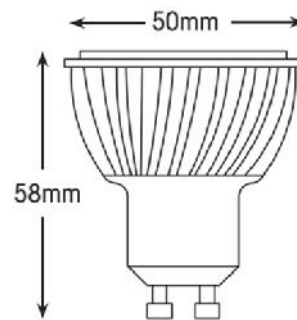

ecoLED

GU10 Down Light 7w

7w 230v GU10 LED Downlight that replaces a 50W Halogen

Product Codes	GU10-7w1cw GU10-7w1ww
Power (watts)	6.7
Operating voltage	80-270v
Lamp cap	GU10
Expected Life (hours)	30000
Light output (lumens)	550 (cw) / 500 (ww)
Colour temperature	6000k Cool White 2900k Warm White
Colour rendering index	80
Beam angle (degrees)	60°
Dimming Range	Non-dimmable
Replaces : Incandescent	N/A
Replaces : Halogen	50w
Replaces : CFL	18w
Dimensions (w x b x l) wt	49.8 x 49.8 x 55.5mm (57g)

This bulb uses 1 COB Sanan LED chips and a diffuser lens to give a very even light spread throughout it's 60° beam angle. It has minimal light spill beyond 90° similar to its halogen predecessor.

The life expectancy of this globe is 30000 hours and is EMC, CE & RoHS compliant.