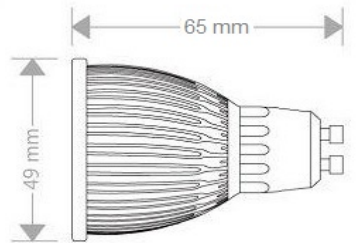

## GU10 Down Light 6w Dimmable

6w 230v LED GU10 Downlight that replaces a 50W Halogen

Product Codes	GU10-6w3cwD GU10-6w3wwD
Power (watts)	6
Operating voltage	80-270v
Lamp cap	GU10
Expected Life (hours)	50000
Light output (lumens)	345 (cw) / 334 (ww)
Colour temperature	6000k Cool White 2900k Warm White
Colour rendering index	75
Beam angle (degrees)	60°
Dimming range	80%
Replaces : Incandescent	N/A
Replaces : Halogen	50 w
Replaces : CFL	18 w
Dimensions (L x B x W)	49.8 x 49.8 x 65 / 71mm (61g)