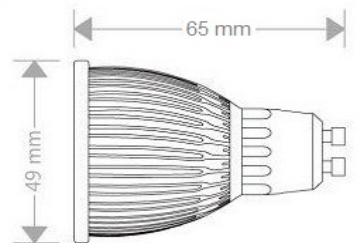

ecoLED

GU10 Down Light 6w

6w 230v LED GU10 Downlight that replaces a 50W Halogen

| | |
|---------------------------|--------------------------------------|
| Product Codes | GU10-6w3cw GU10-6w3ww |
| Power (watts) | 6 |
| Operating voltage | 80-270v |
| Lamp cap | GU10 |
| Expected Life (hours) | 50000 |
| Light output (lumens) | 345 (cw) / 334 (ww) |
| Colour temperature | 6000k Cool White 2900k Warm White |
| Colour rendering index | 75 |
| Beam angle (degrees) | 60° |
| Dimming range | Non-dimmable |
| Replaces : Incandescent | N/A |
| Replaces : Halogen | 50 w |
| Replaces : CFL | 18 w |
| Dimensions (w x b x l) wt | 49.8 x 49.8 x 65 / 71mm (60g) |