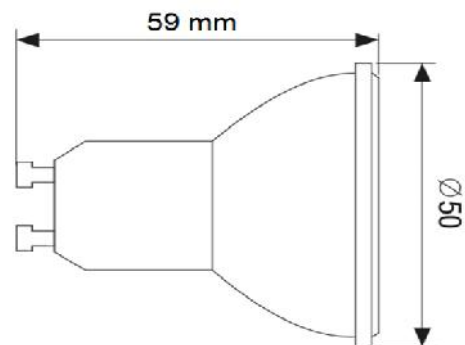

## GU10 Down Light 5w - Wide Beam

GU10 Down Light 5w 100° Beam Angle Glow Rim

Product Codes	GU10-5w14cw
	GU10-5w14ww
Power (watts)	5.1
Operating voltage	85-265v
Lamp cap	GU10
Expected Life (hours)	30000
Light output (lumens)	440 (ww) / 400 (cw)
Colour temperature	6000k Cool White
	2900k Warm White
Colour rendering index	>80
Beam angle (degrees)	100°
Dimming Range	Non-dimmable
	: Incandescent
Replaces : Halogen	40w
	: CFL
Dimensions (w x b x l) wt	49.8 x 49.8 x 59+2mm (31g)