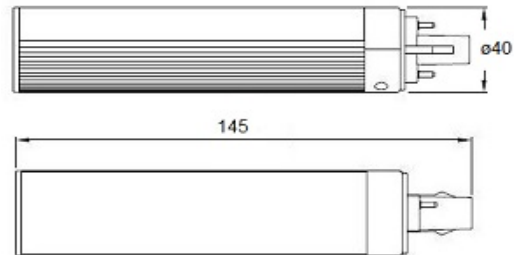

## Horizontal Light (PL) 8w

8w 230v LED Horizontal Light that replaces a 75w Incandescent or 20w PL CFL

Product Codes	E27h-8w14cw
	E27h-8w14ww
	G24h-8w14cw
	G24h-8w14ww
Power (watts)	8.3
Operating voltage	80-270v
Lamp cap	E27 / G24
Expected Life (hours)	50000
Light output (lumens)	650 (cw) / 600 (ww)
Colour temperature	6000k Cool White 2900k Warm White
Colour rendering index	75
Beam angle (degrees)	180°
Dimming range	Non-dimmable
Replaces : Incandescent	70 w
Replaces : Halogen	N/A
Replaces : CFL	20 w
Dimensions (l x b x h) wt	145 x 40 x 40mm (243g)

The Warm White option of this PL 180° closely replicates the light of a 70w incandescent whereas the Cool White more closely replicates a 20w CFL PL 180°

This bulb uses 14 SMD 5630 Samsung LED chips and a translucent lens to give a very even light spread throughout it's 180° beam angle. The lens rotates so that you can turn and aim the light even after it has seated properly.