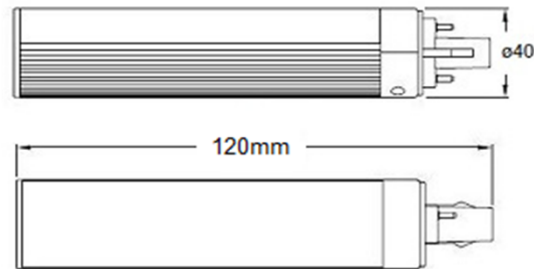

## Horizontal Light (PL) 5w

5w 230v LED Horizontal Light that replaces a 50W Incandescent or 13w PL CFL

Product Codes	E27h-5w8cw
	E27h-5w8ww
	G24h-5w8cw
	G24h-5w8ww
Power (watts)	5.3
Operating voltage	80-270v
Lamp cap	E27 / G24
Expected Life (hours)	50000
Light output (lumens)	420 (cw) / 380 (ww)
Colour temperature	6000k Cool White 2900k Warm White
Colour rendering index	75
Beam angle (degrees)	180°
Dimming range	Non-dimmable
Replaces : Incandescent	50 w
Replaces : Halogen	N/A
Replaces : CFL	13 w
Dimensions (l x b x h) wt	120 x 40 x 40mm (165g)

The Warm White option of this PL 180° closely replicates the light of a 50w incandescent whereas the Cool White more closely replicates a 13w CFL PL 180°

This bulb uses 8 SMD 5630 Samsung LED chips and a translucent lens to give a very even light spread throughout it's 180° beam angle. The lens rotates so that you can turn and aim the light even after it has seated properly.