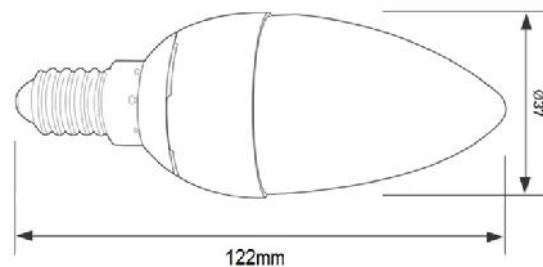

## Candle Light 7w Milky

7w 230v LED Candle Light

Product Codes	E14cs-7w14cw
	E14cs-7w14ww
	E27cs-7w14cw
	E27cs-7w14ww
Power (watts)	7
Operating voltage	80-270v
Lamp cap	E14 / E27
Expected Life (hours)	30000
Light output (lumens)	500 (cw) / 480 (ww)
Colour temperature	6000k Cool White 2700k Warm White
Colour rendering index	80
Beam angle (degrees)	315°
Dimming range	Non-dimmable
Replaces : Incandescent	50w
Replaces : Halogen	N/A
Replaces : CFL	15w
Dimensions (l x b x h) wt	122 x 37 x 37mm (58g)

This high quality LED C37 Candle Light that is a replacement for a 80-270v incandencent or CFL C37 Candle and uses up to 7 times less electricity than it's retrofit alternative, comes with a 1 year warranty. The Warm White option of this C37 Candle closely replicates the light of a 50w incandescent whereas the Cool White more closely replicates a 15w CFL C37 Candle. This bulb uses 14 SMD 2835 Sanan LED chips and a frosted or milky lens to give a very even light spread throughout it's 315° beam angle. The transparent lens option more closely replicates an incandescent bulb with brighter light output. A flame tip design is available.

The life expectancy of this globe is 30000 hours and is CE & RoHS compliant.

A bayonet version is available subject to quotation.

This globe is VERY suitable as a replacement for light fittings requiring bright, side illumination, like ceiling and bulkhead lights, extractor hobs etc.