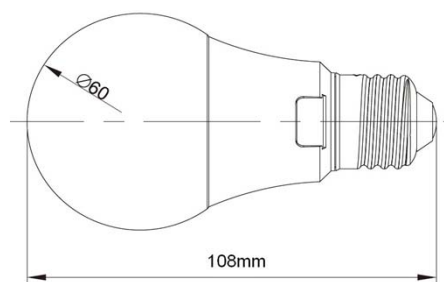

## Globe Light 7w Silver Edition

7w 230v LED Bulb that replaces a 60W Incandescent Bulb

Product Codes	B22gs-7w12cw
	B22gs-7w12ww
	E27gs-7w12cw
	E27gs-7w12ww
Power (watts)	6.9
Operating voltage	85-265v
Lamp cap	B22 / E27
Expected Life (hours)	30000
Light output (lumens)	630 (cw) / 580 (ww)
Colour temperature	6000k Cool White 2900k Warm White
Colour rendering index	>80
Beam angle (degrees)	220°
Dimming range	Non-dimmable
Replaces : Incandescent	60w
Replaces : Halogen	N/A
Replaces : CFL	20w
Dimensions (l x b x h) wt	108 x 60 x 60mm (89g)

The Warm White option of this A60 Globe closely replicates the light of a 60w incandescent whereas the Cool White more closely replicates a 20w CFL A60 Globe

This bulb uses 12 SMD 2835 Sanan LED chips and a translucent lens to give a very even light spread throughout it's 220° beam angle.