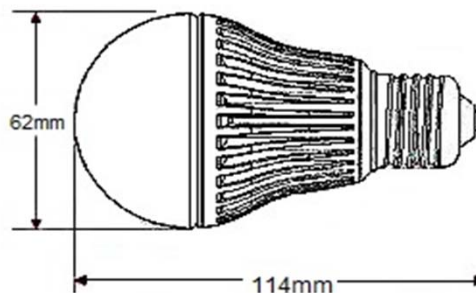

## Globe Light 7w Dimmable

7w 230v Dimmable LED Bulb that replaces a 60W Incandescent Bulb

Product Codes	B22g-7w14cwD
	B22g-7w14wwD
	E27g-7w14cwD
	E27g-7w14wwD
Power (watts)	7
Operating voltage	85-265v
Lamp cap	E27 /
Expected Life (hours)	50000
Light output (lumens)	550 (cw) / 500 (ww)
Colour temperature	6000k Cool White 2900k Warm White
Colour rendering index	>80
Beam angle (degrees)	180°
Dimming range	90%
Replaces : Incandescent	60w
Replaces : Halogen	N/A
Replaces : CFL	18w
Dimensions (l x b x h) wt.	114 x 62 x 62mm (96g)

The Warm White option of this A60 Globe closely replicates the light of a 60w incandescent whereas the Cool White more closely replicates a 18w CFL A60 Globe

This bulb uses 20 SMD 5630 Samsung LED chips and a translucent lens to give a very even light spread throughout it's 180° beam angle.