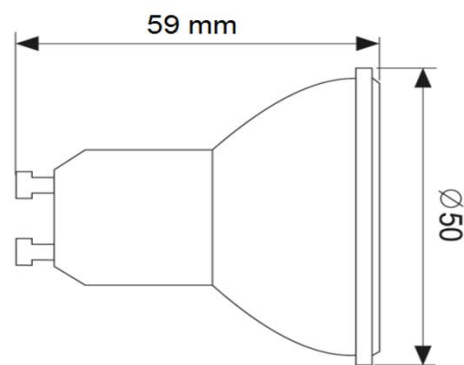

GU10 Down Light 5w - Wide Beam Dimmable

GU10 Down Light 5w 100° Beam Angle Glow Rim Dimmable

Product Codes	GU10-5w12cwD
	GU10-5w12wwD
Power (watts)	5.4
Operating voltage	85-265v
Lamp cap	GU10
Expected Life (hours)	30000
Light output (lumens)	440 (ww) / 400 (cw)
Colour temperature	6000k Cool White 2900k Warm White
Colour rendering index	>80
Beam angle (degrees)	100°
Dimming Range	95%
: Incandescent	N/A
Replaces : Halogen	40w
: CFL	13w
Dimensions (w x b x l) wt.	49.8 x 49.8 x 59+2mm (g)

This light uses 12 * SMD 2835 LED chips concealed beneath a translucent lens to give a very even light spread across it's wide 100° beam angle. The outer lens rim glows attractively like a halogen dichroic.